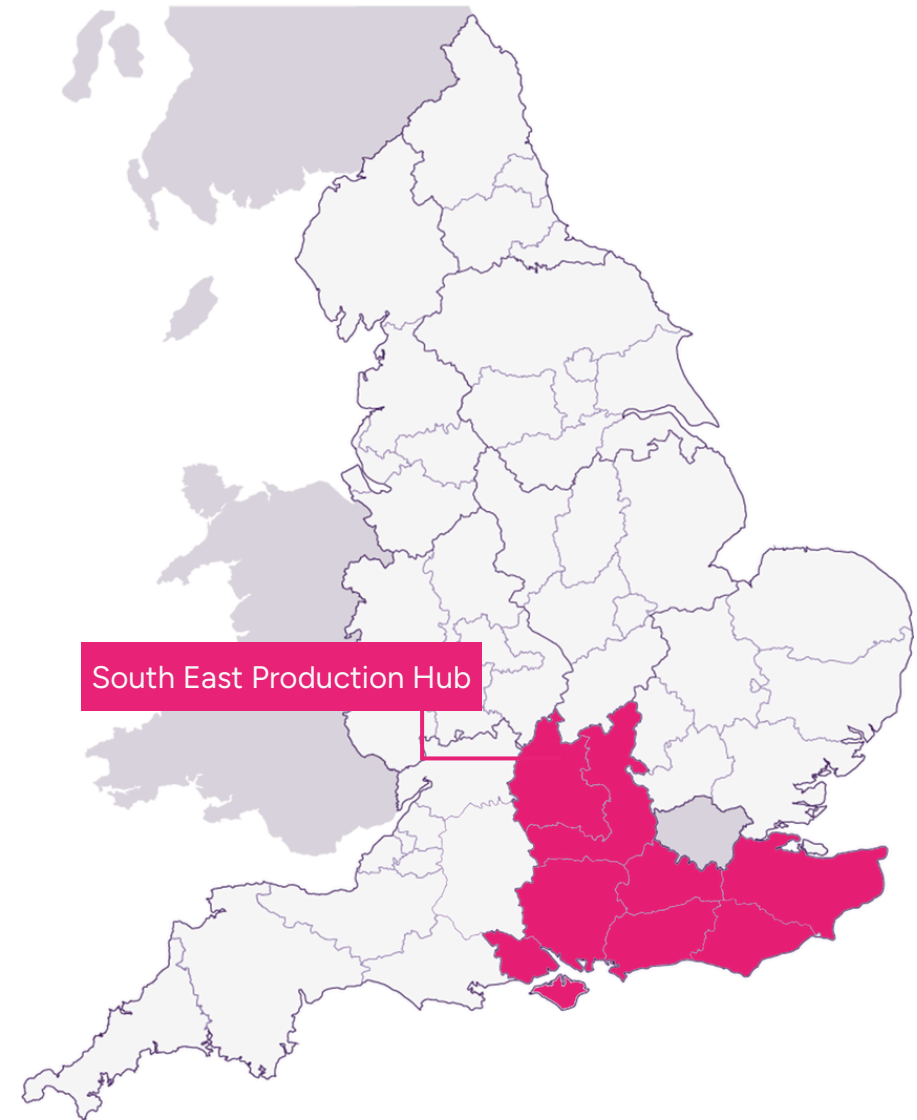

Nearest Production Hub: South East

Local Production Support

For filming enquiries across the South East:

Joely Ellis, Production Liaison Manager

joely.ellis@creativeengland.co.uk

+44 (0) 7885 801 794

For filming enquires in Waverley Borough Council:

Film Waverley

filmwaverley@waverley.gov.uk

+44 (0) 1483 523322

For filming enquiries in Surrey, outside of Waverley:

Surrey Film Office

www.surreyfilmoffice.co.uk

filming@surreycc.gov.uk

+44 (0) 208 213 2737

Nearest Major Studio

Shepperton Studios

Studios Road, Shepperton, Surrey, TW17 0QD

www.pinewoodgroup.com

sales@pinewoodgroup.com

+44 (0) 1932 562 611

View a map of all Production Hubs and Major Studios across England [here](#).