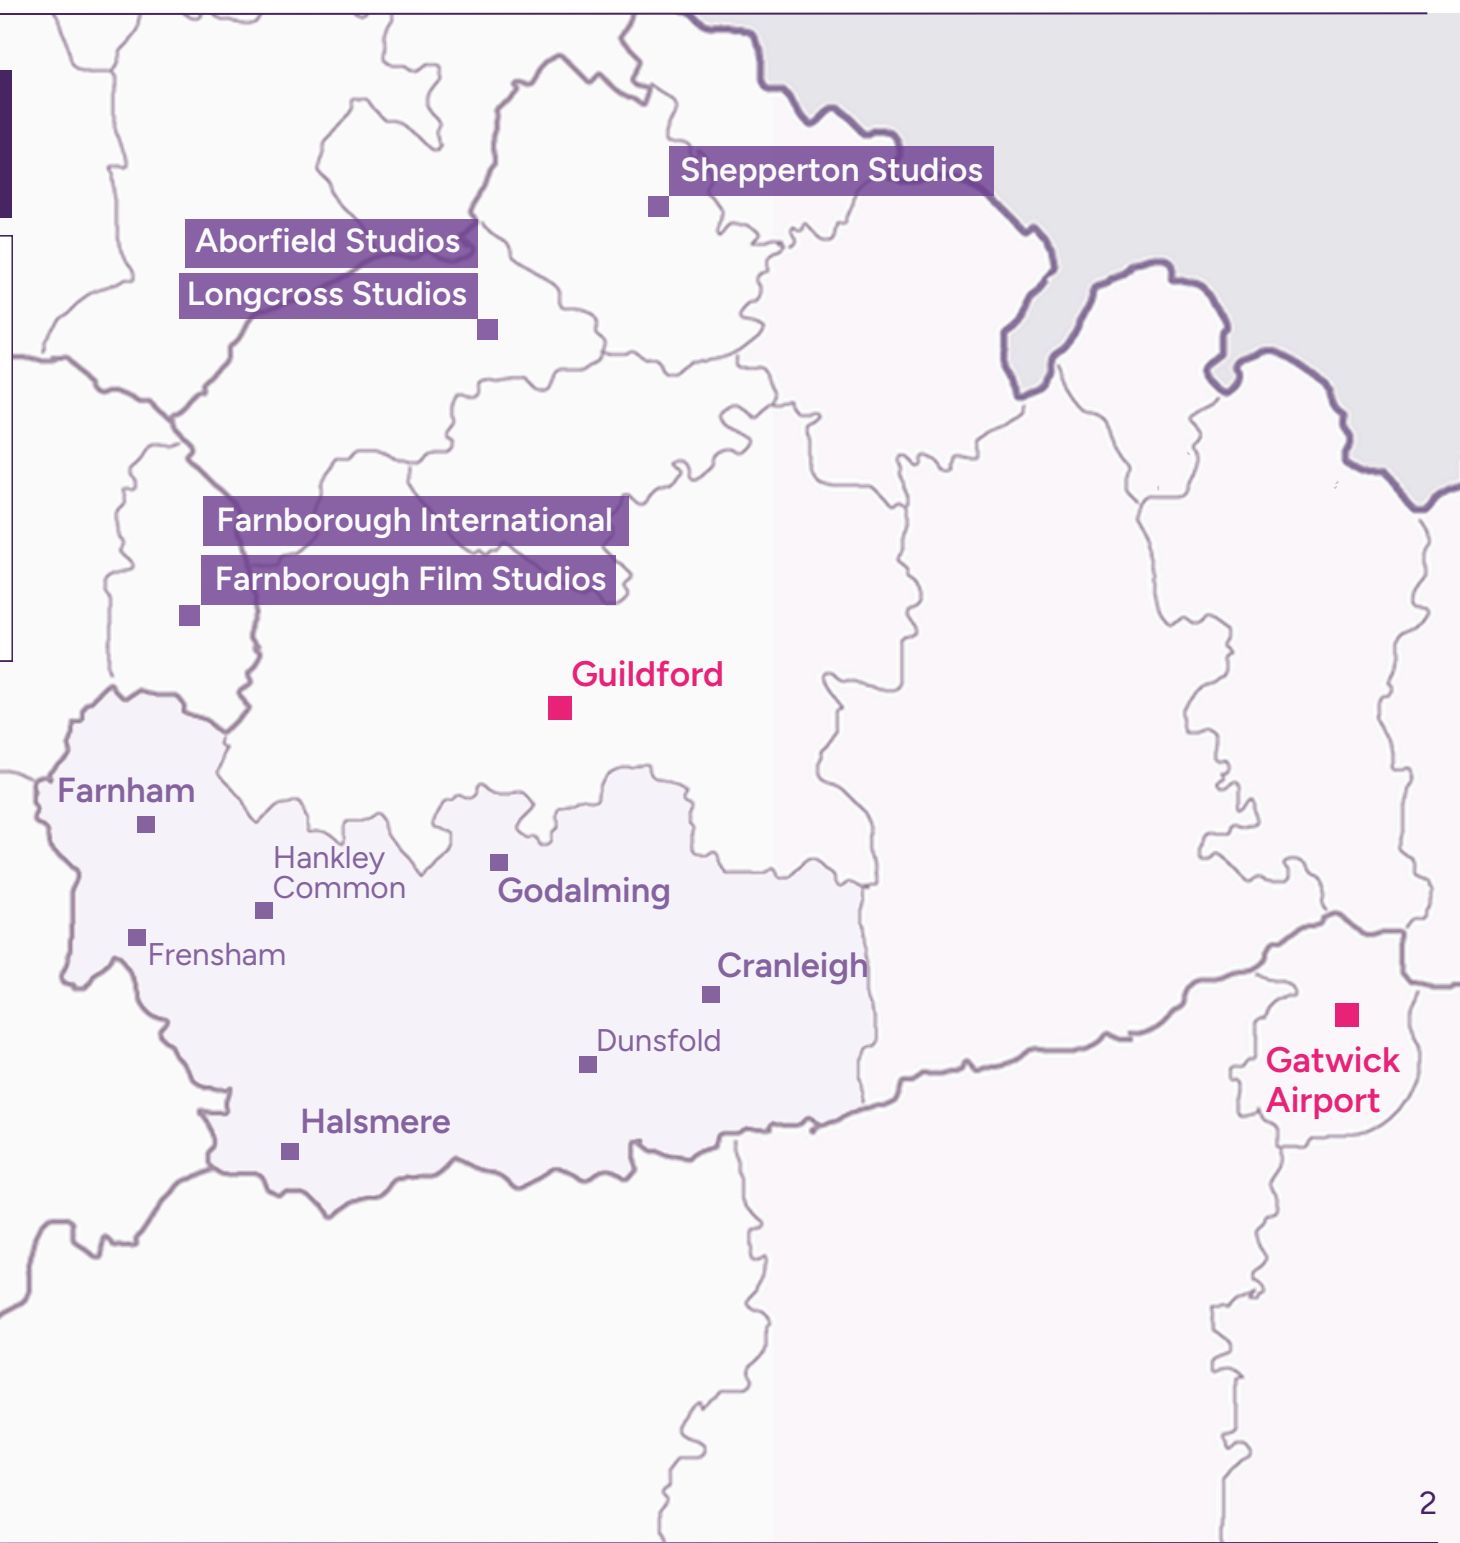

Filming in Waverley

**Filming
in England**

Waverley

The borough of Waverley in South West Surrey is located 3 miles from Guildford, just an hour from central London, 25 miles from Shepperton Studios. From Farnham in the west to Cranleigh in the east the borough boasts 4 major towns and many beautiful villages and picturesque countryside in between.

Sprinkle of Saffron

Catering

To find more facilities and supply chain businesses, search the [Filming in England Supplier Directory](#).

Popular Locations in Waverley

Godalming

Frensham Great Pond

Hankley Common