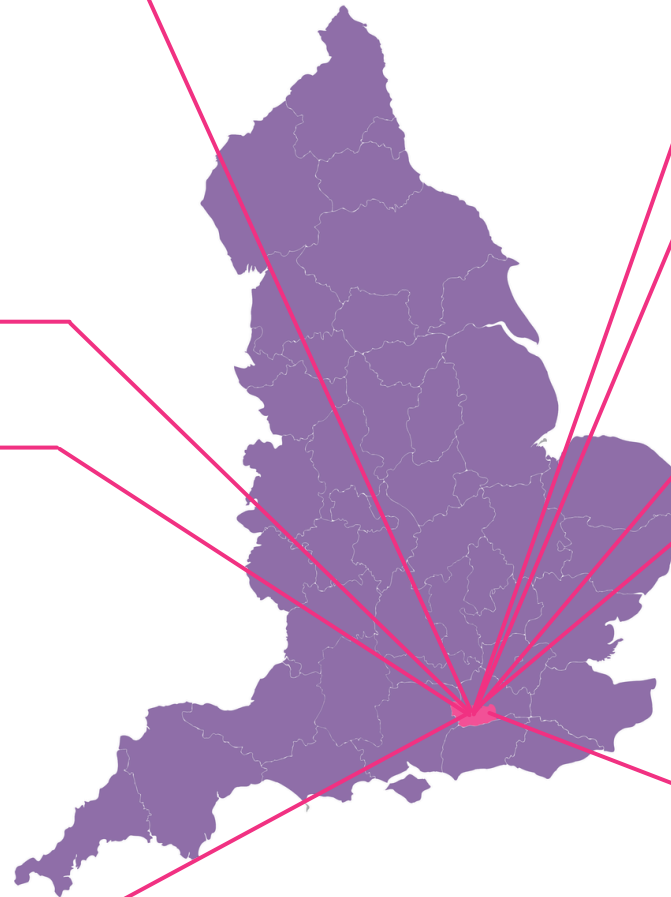

Filmed in Waverley

Napoleon

Scott Free

The Witcher (Series 2)

Netflix

The Crown

Netflix

Killing Eve (Series 4)

Sid Gentle Films Ltd

Enola Holmes 2

Legendary Entertainment

House of the Dragon

HBO

Great Expectations

Minim UK Productions Ltd

The Lord of the Rings: The Rings of Power (Series 2)

Amazon Studios

Heartstopper (Series 2)

See-Saw Films